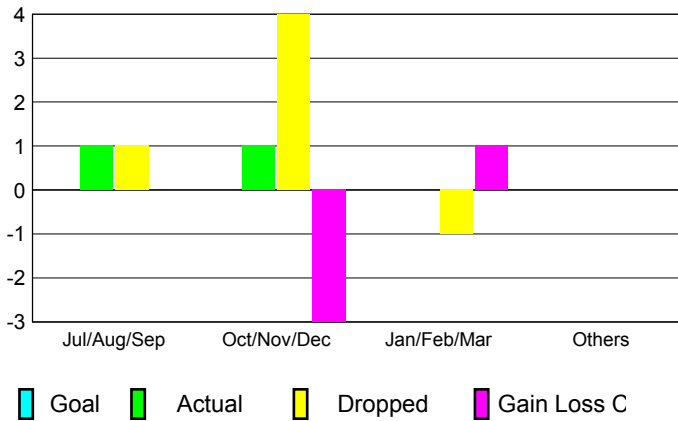

GMT: **Dominique Labussière**

Location: **FRANCE**

GMT CA: **4**

CLUBS

Month	New Club Goal	Actual New Clubs	Actual Dropped Clubs	Gain/Loss of Clubs
2012-2013				
Jul/Aug/Sep		1	1	0
Oct/Nov/Dec		1	4	-3
Jan/Feb/Mar		0	-1	1
Apr/May/June		0	0	0
Totals		2	4	-2

Club Results 2012-2013

Goal, New, Dropped, Gain/Loss

MEMBERSHIP

Month	Net Memb Goal	Actual New Memb	Actual Dropped Memb	Gain/Loss of Memb
2012-2013				
Jul/Aug/Sep		44	41	3
Oct/Nov/Dec		49	110	-61
Jan/Feb/Mar		31	48	-17
Apr/May/June		36	116	-80
Totals		160	315	-155