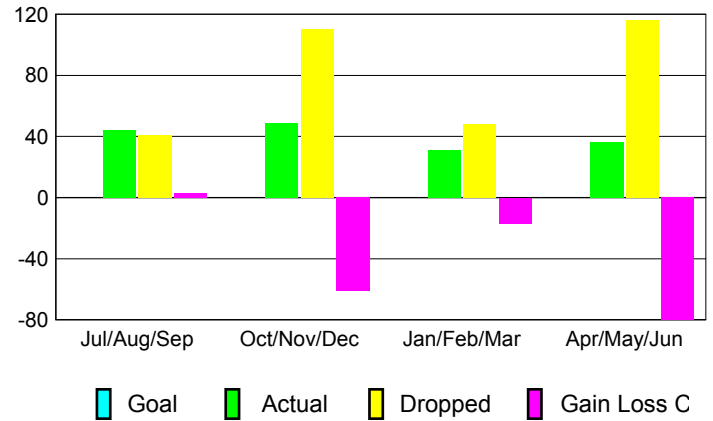

GMT: **Dominique Labussière**

Location: **FRANCE**

GMT CA: **4**

CLUBS

Month	New Club Goal	Actual New Clubs	Actual Dropped Clubs	Gain/Loss of Clubs
2012-2013				
Jul/Aug/Sep		1	1	0
Oct/Nov/Dec		1	4	-3
Jan/Feb/Mar		0	-1	1
Apr/May/June		0	0	0
Totals		2	4	-2

Club Results 2012-2013

Goal, New, Dropped, Gain/Loss

MEMBERSHIP

Month	Net Memb Goal	Actual New Memb	Actual Dropped Memb	Gain/Loss of Memb
2012-2013				
Jul/Aug/Sep		44	41	3
Oct/Nov/Dec		49	110	-61
Jan/Feb/Mar		31	48	-17
Apr/May/June		36	116	-80
Totals		160	315	-155

Membership Results 2012-2013

Goal, New, Dropped, Gain/Loss

YTD Status Quo Clubs 2012-2013

Status Quo Clubs Compared to Status Quo Members

Gender Comparison 2012-2013

Club Gain/Loss 2012-2013

Membership Gain/Loss 2012-2013